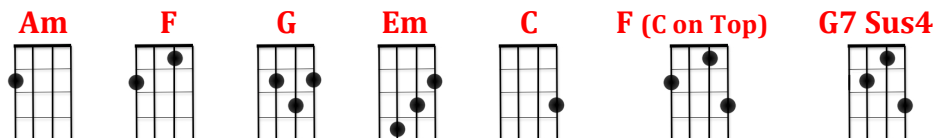

You're So Vain Carly Simon

[Intro] Am

Am F Am You walked into a party; like you are walking on to a yacht
 Am F Am Your hat, strategically dipped below one eye; your scarf it was an apri-cot
 F G Em Am F C You had one eye in the mirror as you watched yourself gav-otte
 C G F C And all the girls dreamed that they'd be your partner, they'd be your partner and

[Chorus]

C F C Am You're so vain, you prob'ly think this song is a-bout you, You're so vain,
 F G I'll bet you think this song is a-bout you, don't you, don't you, don't you

Am F Am You had me several years ago; when I was still quite na-ive
 Am F Am Well you said that we make such a pretty pair and that you would never leave
 F G Em Am F C But you gave a-way the things you loved and one of them was me
 G F I had some dreams; they were clouds in my coffee, clouds in my coffee and

[Chorus]

[solo] C F C C Am

F F(c on top) G7sus4 I had some dreams; they were clouds in my coffee, clouds in my coffee and
 F G F I had some dreams; they were clouds in my coffee, clouds in my coffee and

[Chorus]

Am F Am Well I hear you went up to Saratoga and your horse naturally won
 Am F Am Then you flew your Lear jet up to Nova Scotia to see a total eclipse of the sun
 F G Em Am Well you're where you should be all the time
 F C and when you're not you're with
 G F Some under world spy, or the wife of a close friend wife of a close friend and